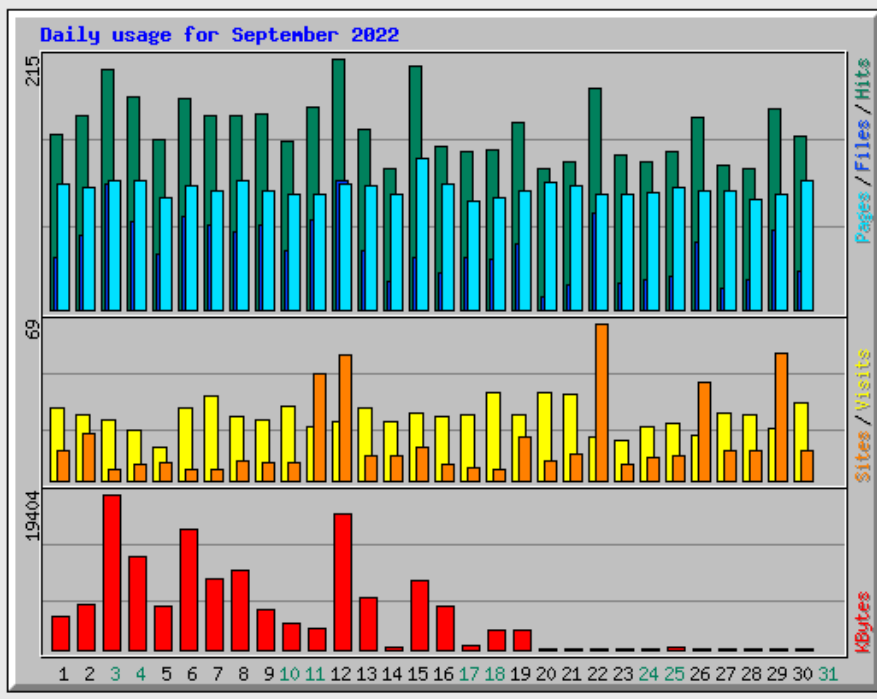

Statistik Harian untuk September 2022

Statistik kunjungan bulan September

Daily Statistics for September 2022												
Day	Hits		Files		Pages		Visits		Sites		KBytes	
1	150	3.21%	44	2.84%	108	3.47%	32	3.86%	13	2.90%	4181	3.08%
2	166	3.55%	63	4.06%	105	3.38%	29	3.50%	21	4.69%	5566	4.10%
3	205	4.38%	107	6.89%	111	3.57%	27	3.26%	5	1.12%	19404	14.30%
4	182	3.89%	76	4.90%	110	3.54%	22	2.65%	7	1.56%	11709	8.63%
5	145	3.10%	48	3.09%	96	3.09%	15	1.81%	8	1.79%	5339	3.94%
6	180	3.85%	80	5.15%	106	3.41%	32	3.86%	5	1.12%	14938	11.01%
7	166	3.55%	72	4.64%	101	3.25%	37	4.46%	5	1.12%	8835	6.51%
8	166	3.55%	66	4.25%	110	3.54%	28	3.38%	9	2.01%	10004	7.37%
9	168	3.59%	72	4.64%	101	3.25%	27	3.26%	8	1.79%	5005	3.69%
10	144	3.08%	50	3.22%	98	3.15%	33	3.98%	8	1.79%	3360	2.48%
11	174	3.72%	77	4.96%	98	3.15%	24	2.90%	47	10.49%	2631	1.94%
12	215	4.60%	110	7.09%	107	3.44%	26	3.14%	55	12.28%	16942	12.49%
13	155	3.31%	50	3.22%	106	3.41%	32	3.86%	11	2.46%	6602	4.87%
14	121	2.59%	24	1.55%	98	3.15%	26	3.14%	11	2.46%	351	0.26%
15	208	4.45%	44	2.84%	129	4.15%	30	3.62%	15	3.35%	8677	6.40%
16	139	2.97%	32	2.06%	108	3.47%	28	3.38%	7	1.56%	5480	4.04%
17	135	2.89%	44	2.84%	93	2.99%	29	3.50%	6	1.34%	430	0.32%
18	137	2.93%	43	2.77%	96	3.09%	39	4.70%	5	1.12%	2509	1.85%
19	160	3.42%	56	3.61%	102	3.28%	29	3.50%	19	4.24%	2437	1.80%
20	121	2.59%	11	0.71%	109	3.51%	39	4.70%	9	2.01%	48	0.04%
21	127	2.72%	21	1.35%	106	3.41%	38	4.58%	12	2.68%	52	0.04%
22	189	4.04%	83	5.35%	99	3.19%	19	2.29%	69	15.40%	121	0.09%
23	132	2.82%	22	1.42%	99	3.19%	18	2.17%	7	1.56%	81	0.06%
24	127	2.72%	26	1.68%	100	3.22%	24	2.90%	10	2.23%	24	0.02%
25	136	2.91%	28	1.80%	105	3.38%	25	3.02%	11	2.46%	224	0.17%
26	164	3.51%	58	3.74%	102	3.28%	20	2.41%	43	9.60%	202	0.15%
27	124	2.65%	19	1.22%	101	3.25%	30	3.62%	13	2.90%	79	0.06%
28	121	2.59%	25	1.61%	95	3.06%	29	3.50%	13	2.90%	68	0.05%
29	172	3.68%	68	4.38%	98	3.15%	23	2.77%	56	12.50%	182	0.13%
30	148	3.16%	33	2.13%	111	3.57%	34	4.10%	13	2.90%	175	0.13%