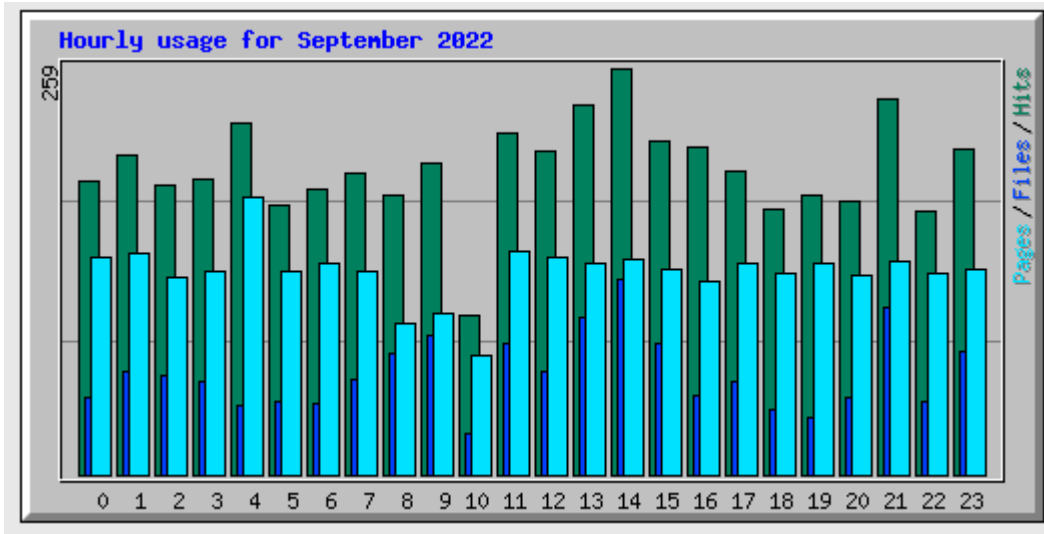

Statistik Per Jam untuk September 2022

Hourly Statistics for September 2022												
Hour	Hits			Files			Pages			KBytes		
	Avg	Total	%	Avg	Total	%	Avg	Total	%	Avg	Total	%
0	6	187	4.00%	1	49	3.16%	4	138	4.44%	104	3127	2.31%
1	6	204	4.36%	2	66	4.25%	4	141	4.54%	184	5512	4.06%
2	6	184	3.93%	2	63	4.06%	4	126	4.05%	223	6686	4.93%
3	6	188	4.02%	1	59	3.80%	4	130	4.18%	279	8373	6.17%
4	7	224	4.79%	1	44	2.84%	5	177	5.69%	98	2930	2.16%
5	5	171	3.66%	1	46	2.96%	4	129	4.15%	250	7486	5.52%
6	6	182	3.89%	1	45	2.90%	4	135	4.34%	132	3962	2.92%
7	6	192	4.11%	2	60	3.87%	4	130	4.18%	213	6391	4.71%
8	5	178	3.81%	2	77	4.96%	3	96	3.09%	52	1565	1.15%
9	6	198	4.23%	2	89	5.73%	3	103	3.31%	196	5876	4.33%
10	3	102	2.18%	0	26	1.68%	2	76	2.45%	62	1865	1.37%
11	7	218	4.66%	2	84	5.41%	4	142	4.57%	216	6490	4.78%
12	6	206	4.40%	2	66	4.25%	4	139	4.47%	138	4126	3.04%
13	7	235	5.02%	3	100	6.44%	4	135	4.34%	305	9147	6.74%
14	8	259	5.54%	4	125	8.05%	4	137	4.41%	274	8209	6.05%
15	7	213	4.55%	2	84	5.41%	4	131	4.21%	157	4700	3.46%
16	6	208	4.45%	1	51	3.29%	4	123	3.96%	177	5305	3.91%
17	6	193	4.13%	1	59	3.80%	4	135	4.34%	181	5440	4.01%
18	5	169	3.61%	1	42	2.71%	4	128	4.12%	281	8434	6.22%
19	5	178	3.81%	1	37	2.38%	4	135	4.34%	100	2992	2.21%
20	5	174	3.72%	1	49	3.16%	4	127	4.09%	253	7603	5.60%
21	7	239	5.11%	3	107	6.89%	4	136	4.38%	202	6054	4.46%
22	5	168	3.59%	1	46	2.96%	4	128	4.12%	143	4278	3.15%
23	6	207	4.43%	2	78	5.03%	4	131	4.21%	304	9106	6.71%